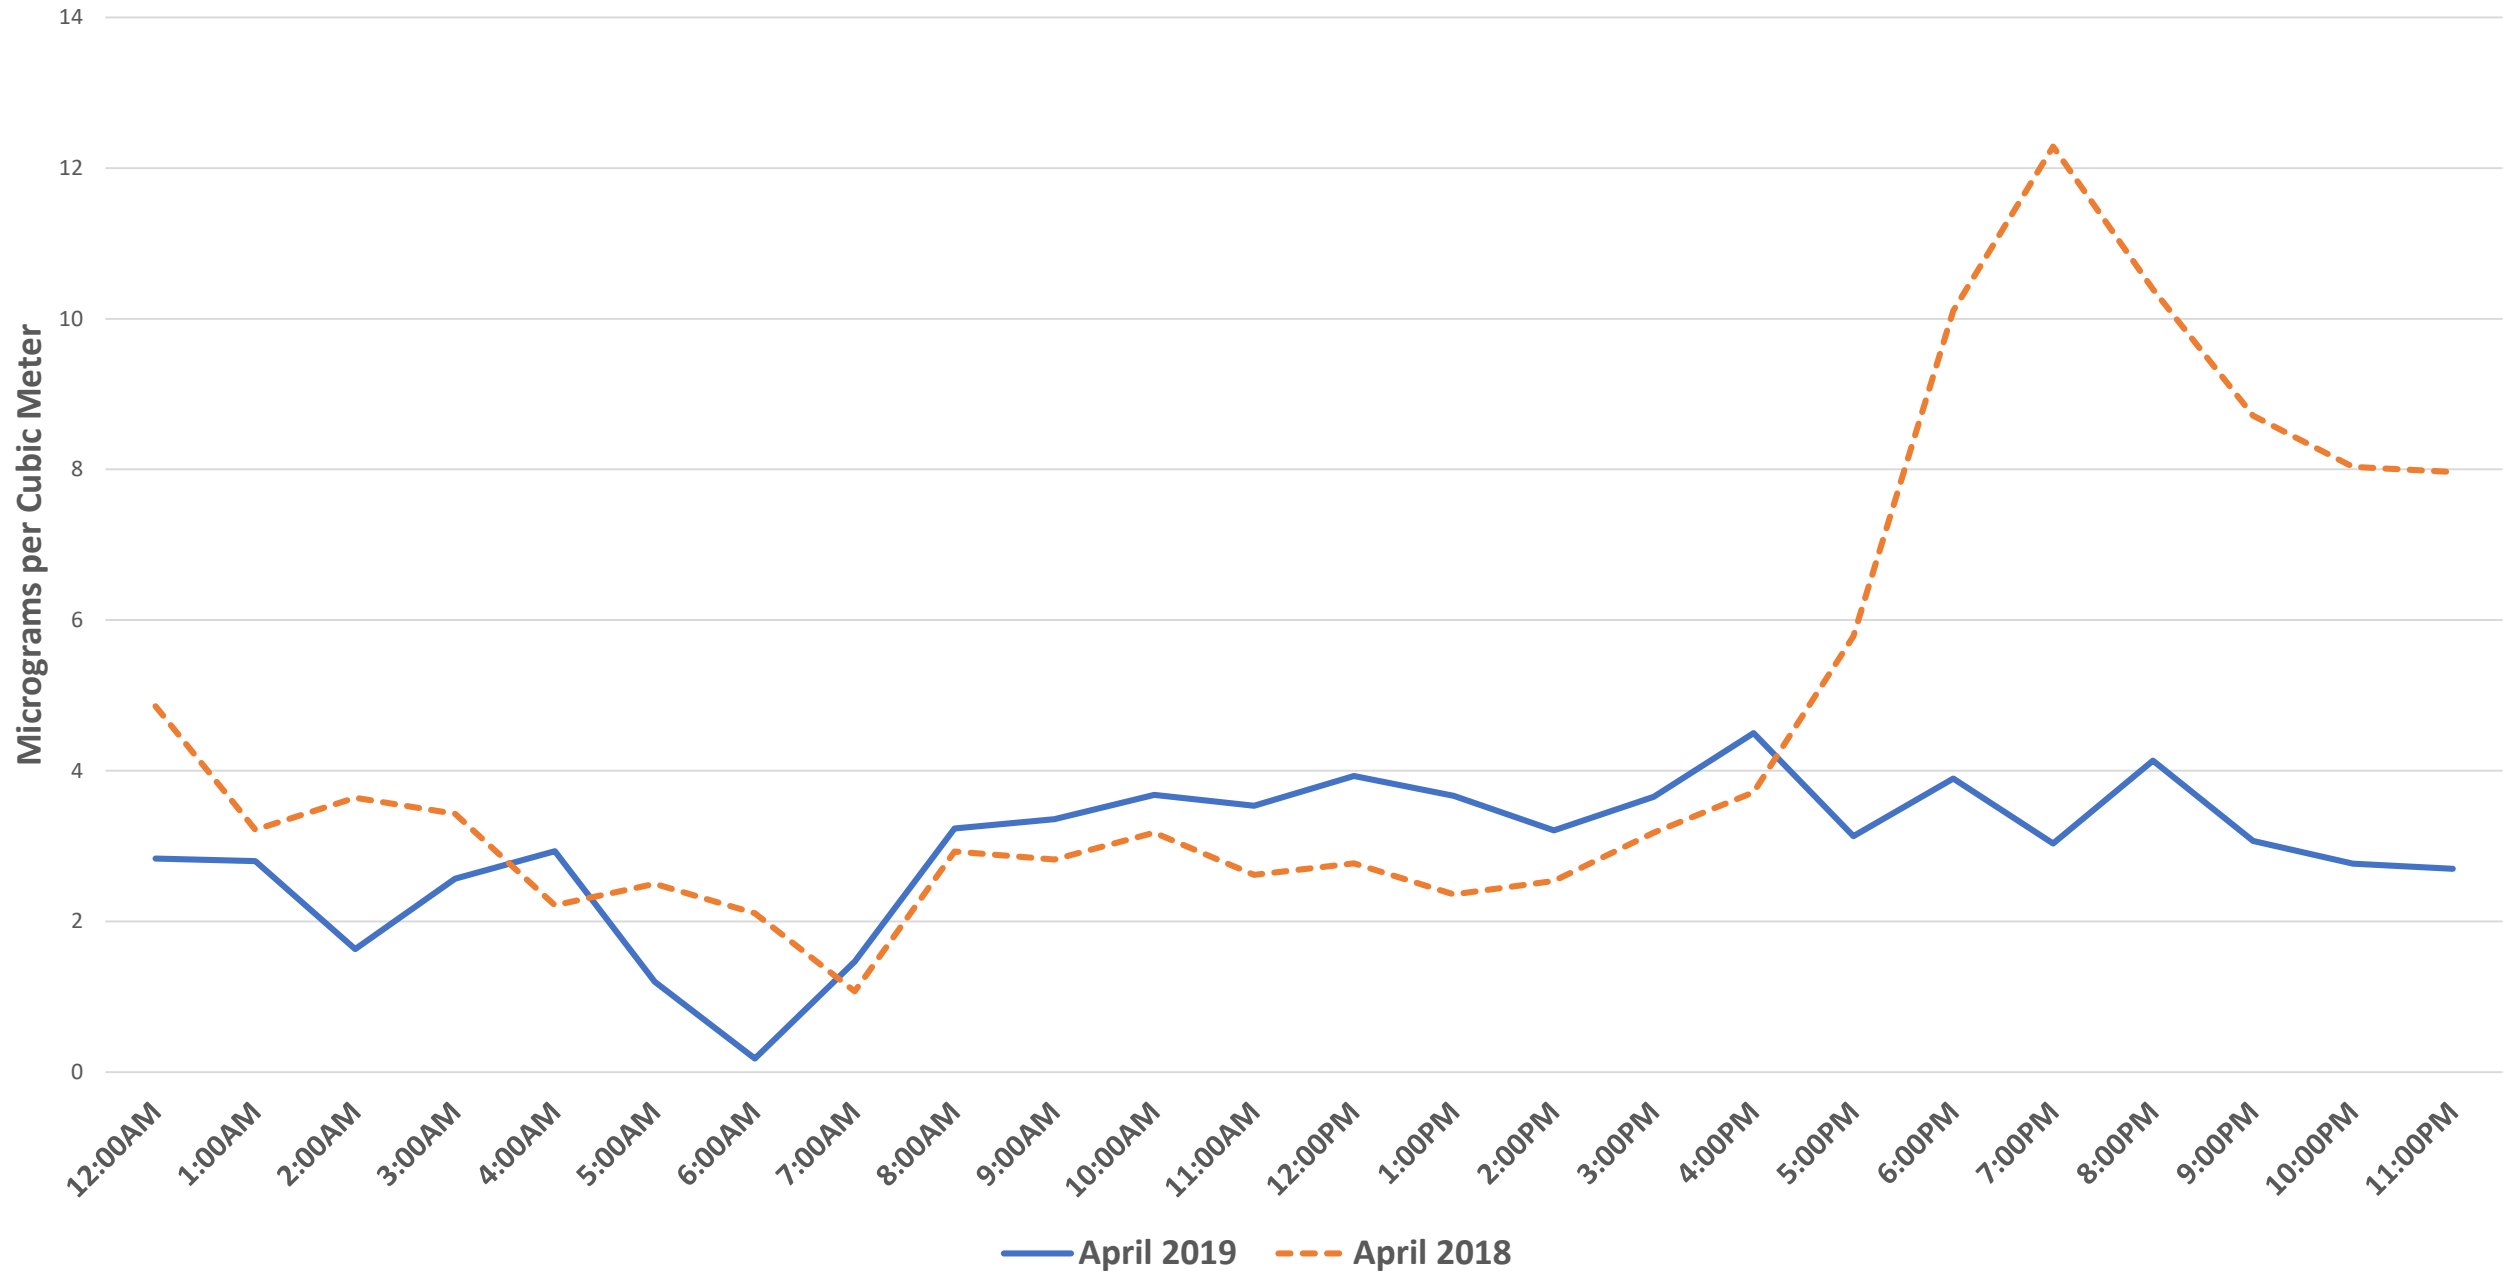

Hourly Average PM2.5 Concentration at Paradise (Theater) Monitoring Station February 2018 and February 2019

Hourly Average PM2.5 Concentration at Paradise (Theater) Monitoring Station

March 2018 and March 2019

Hourly Average PM2.5 Concentration at Paradise (Theater) Monitoring Station

April 2018 and April 2019

Hourly Average PM2.5 Concentration at Paradise (Theater) Monitoring Station May 2018 and May 2019

Hourly Average PM2.5 Concentration at Paradise (Theater) Monitoring Station

February - May 2018 and February - May 2019