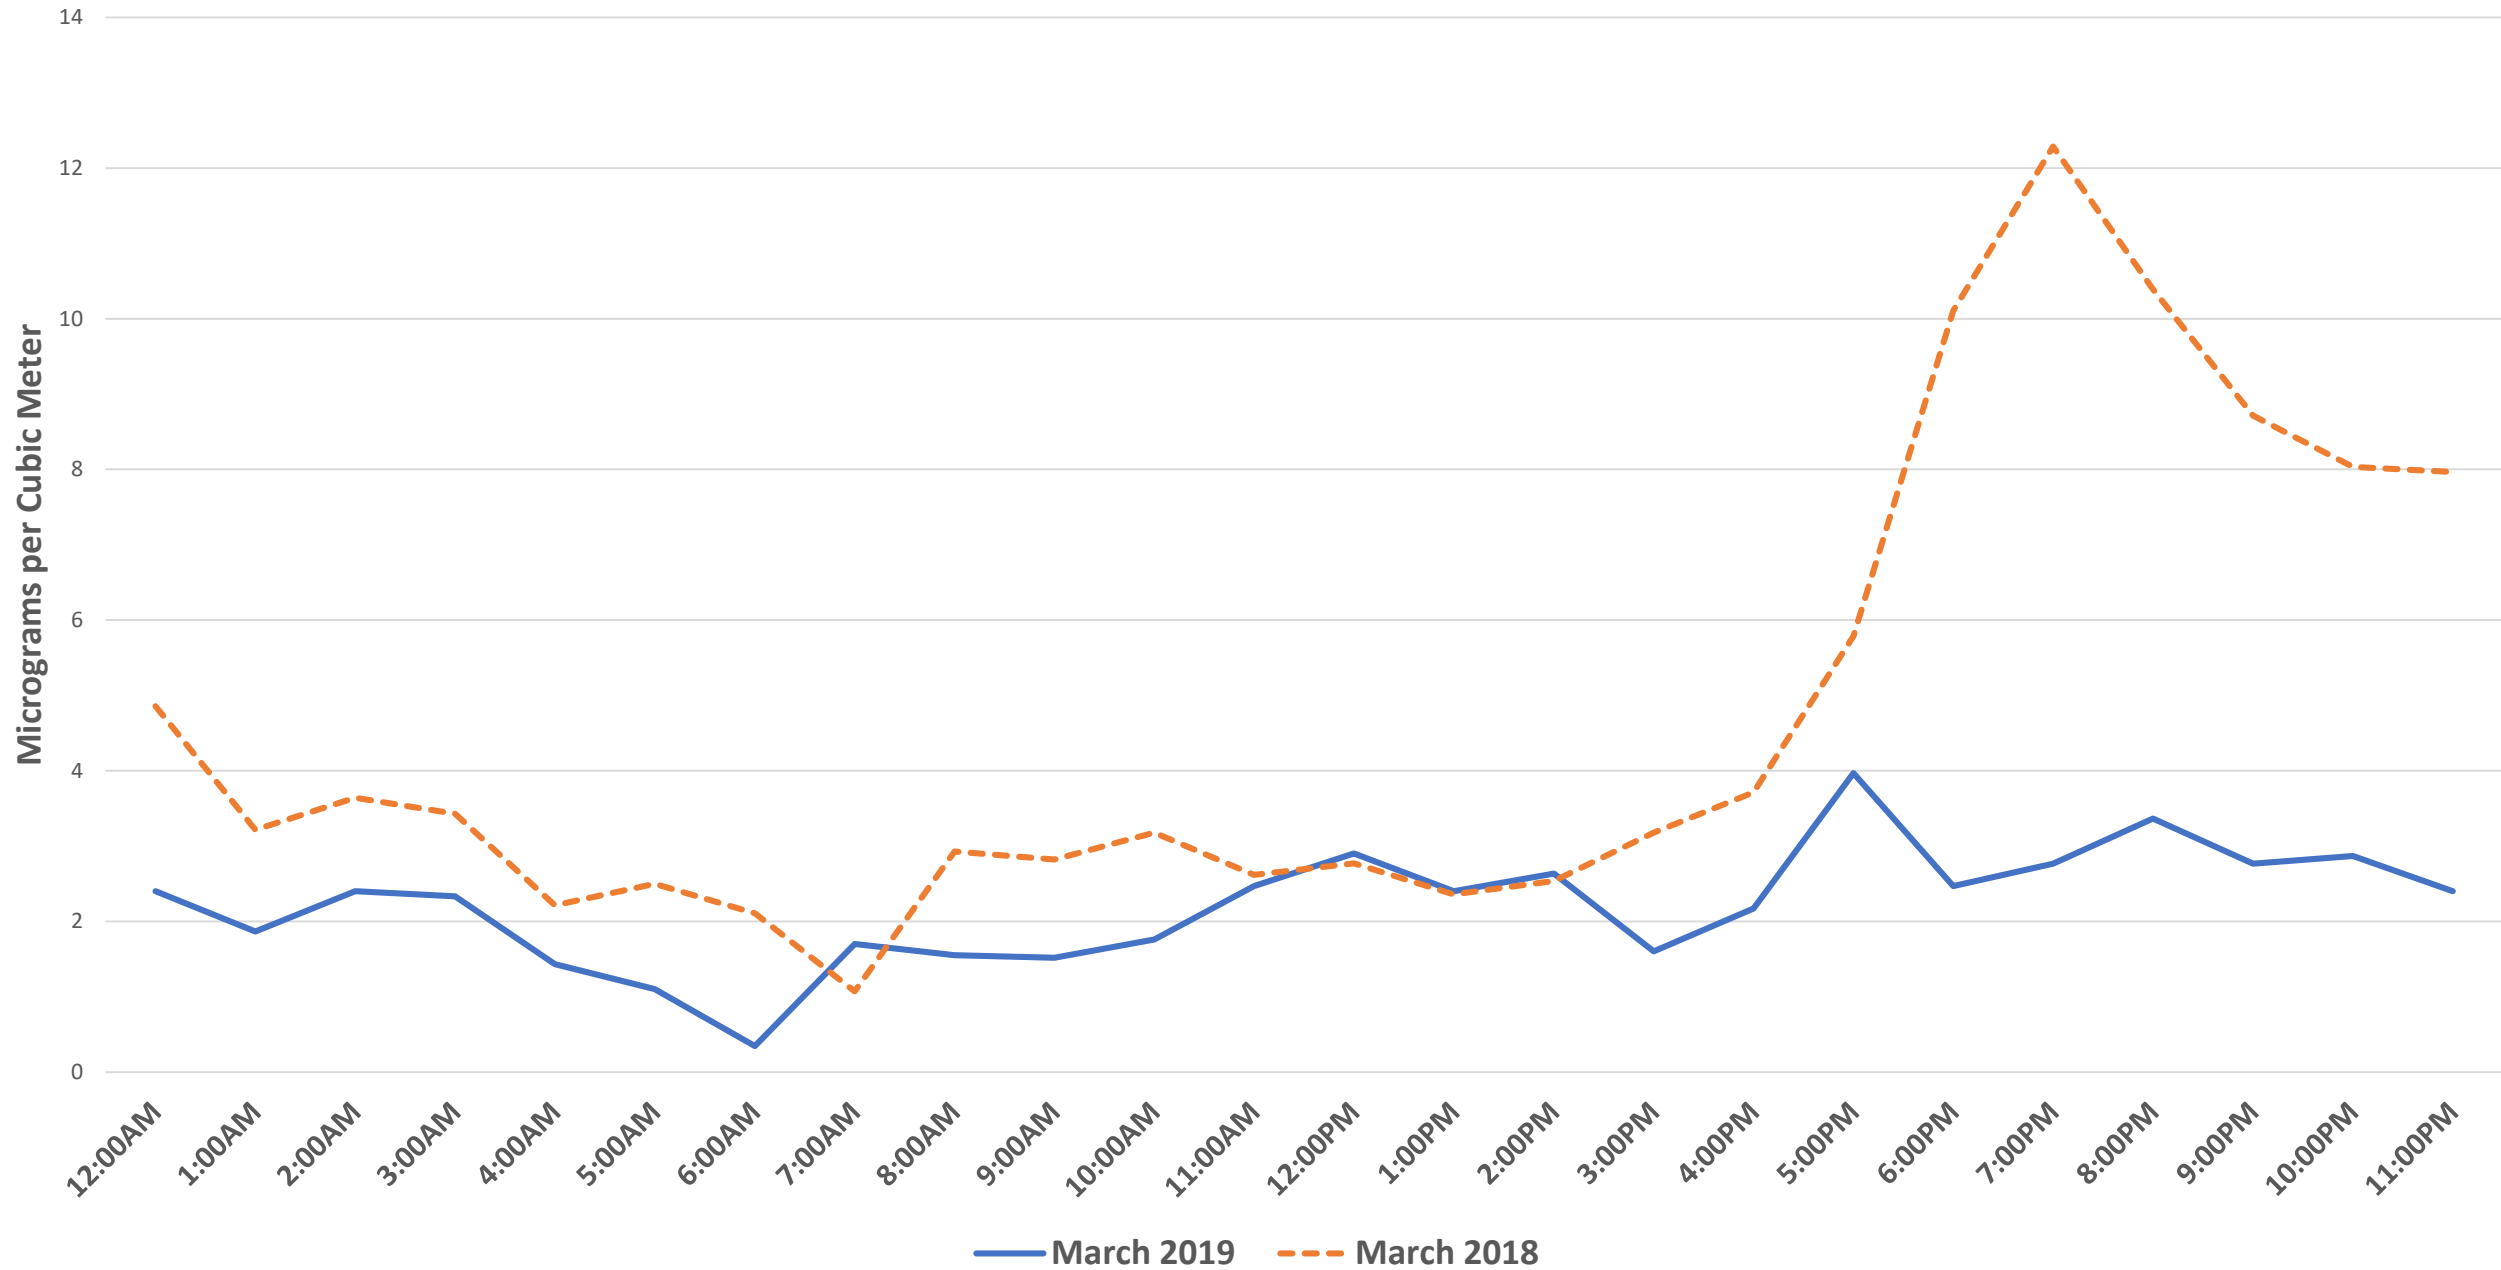

Hourly Average PM2.5 Concentration at Paradise (Theater) Monitoring Station February 2018 and February 2019

Hourly Average PM2.5 Concentration at Paradise (Theater) Monitoring Station

March 2018 and March 2019

Hourly Average PM2.5 Concentration at Paradise (Theater) Monitoring Station

April 2018 and April 2019

Hourly Average PM2.5 Concentration at Paradise (Theater) Monitoring Station May 2018 and May 2019

Hourly Average PM2.5 Concentration at Paradise (Theater) Monitoring Station

February - May 2018 and February - May 2019