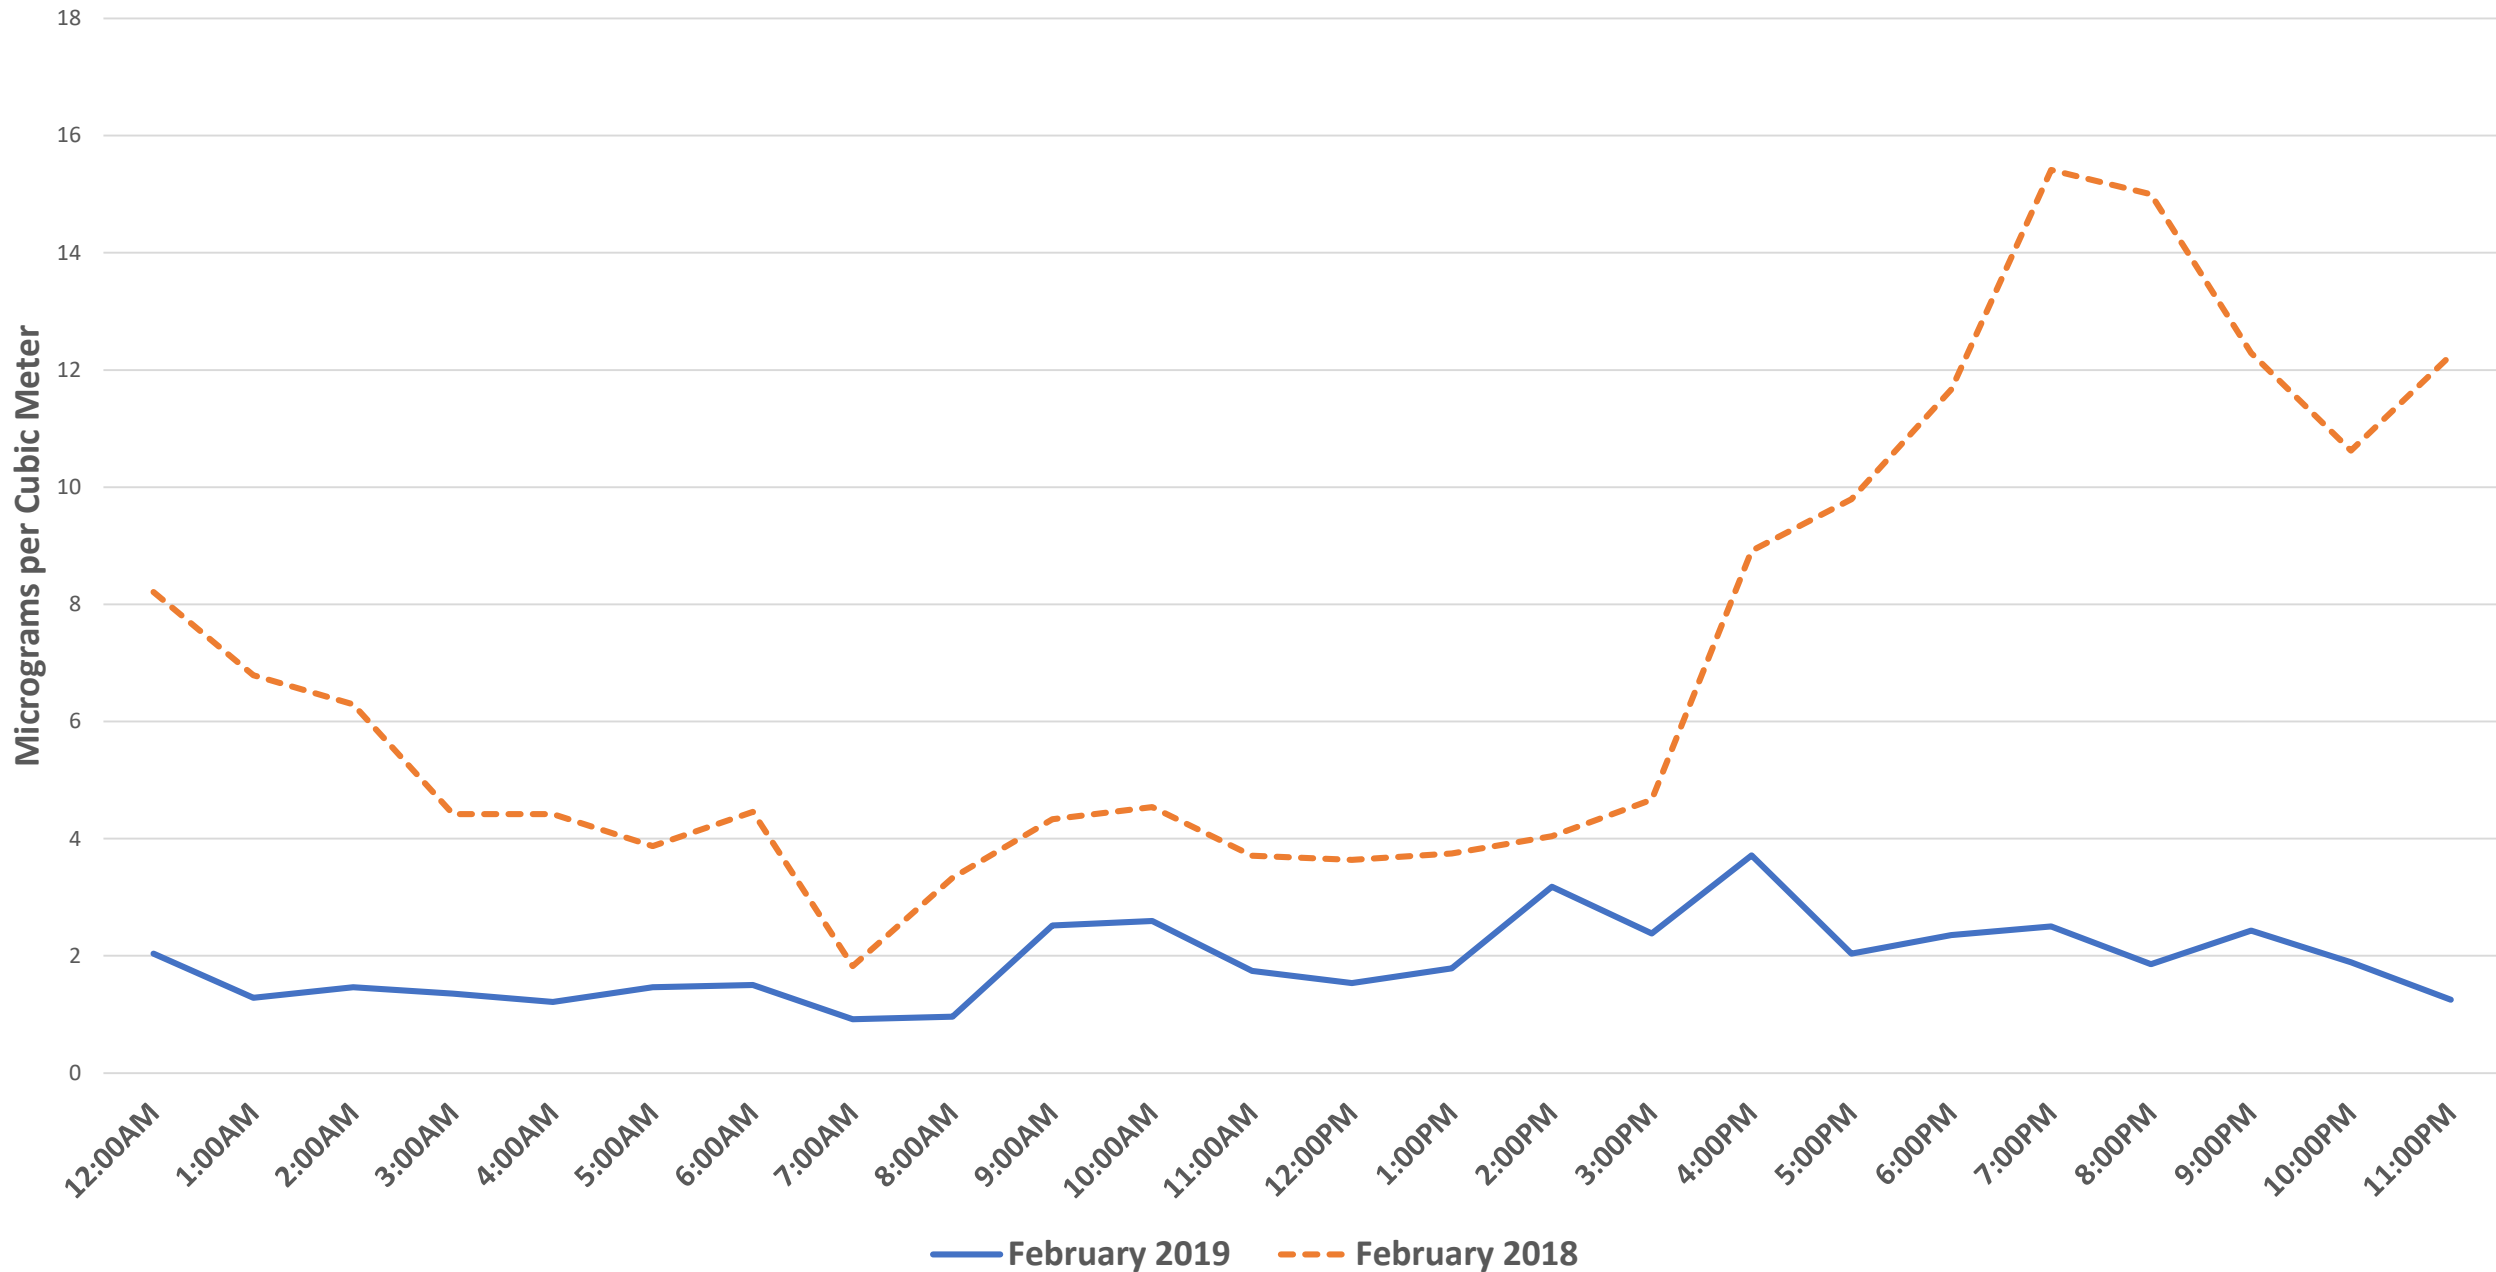

Hourly Average PM2.5 Concentration at Paradise (Theater) Monitoring Station February 2018 and February 2019

Hourly Average PM2.5 Concentration at Paradise (Theater) Monitoring Station

March 2018 and March 2019

Hourly Average PM2.5 Concentration at Paradise (Theater) Monitoring Station

April 2018 and April 2019

Hourly Average PM2.5 Concentration at Paradise (Theater) Monitoring Station May 2018 and May 2019

Hourly Average PM2.5 Concentration at Paradise (Theater) Monitoring Station

February - May 2018 and February - May 2019